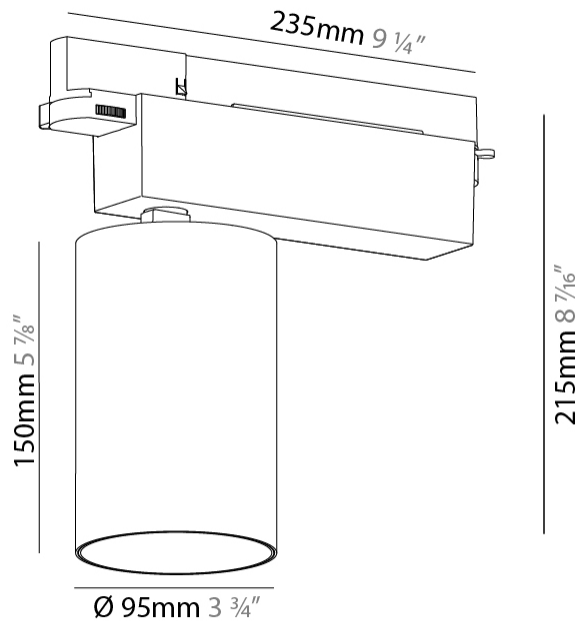

GENERAL

Series: Centriq
 Subseries: Centriq 95
 Brand: Prolicht
 Division: Architectural
 Mounting Type: Track
 Mounting Location: Ceiling
 Subcategory: Spots

PHYSICAL

Shape: Cylinder
 Diameter (mm): 95
 Diameter (in): 3 3/4
 Length (mm): 235
 Length (in): 9 1/4
 Height (mm): 150
 Height (in): 5 7/8
 Light Distribution: Adjustable / Direct
 Weight (kg): 1.495
 Weight (lbs): 3.3
 Fixture Finish: SSR / BKV / CWI / CRY / HAB / UFT / ITA / RUA / FTG / MYG / LOD / PUS / FRO / FUP / KIA / POP / BLS / SPG / MEY / GOH / GUM / CHC / COM / ABZ / JAG / OBR / MOS / ROR
 Fixture Material: Aluminum

OPTICAL

Reflector: 18 / 26 / 40
 Adjustability: Rotational 340°; Tilt 90°
 Upon Request: Special Beam Angles

RATINGS AND CERTIFICATIONS

Certified By: Certified for North American Standards
 IP rating: IP20